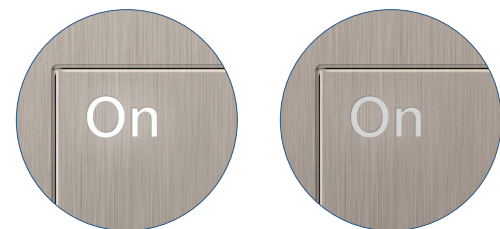

Keypad shown in Satin Nickel (SN)

Distinct character for
where you stay.

Keypad shown in Clear Black Glass (CBL)

SUBTLE ELEGANCE FOR ANY SPACE

Buttons and faceplates are flush to each other and feature consistent material to create a clean, minimalist look.

EASY-TO-USE

Large, tactile buttons with backlit, engraved text are simple to operate and easy to find in a darkened room.

DYNAMIC BACKLIGHTING

Brighter backlighting indicates active scene. Backlighting automatically adjusts to ambient light levels in the space.