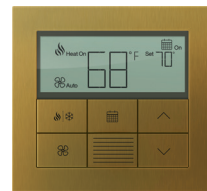

EASY-TO-USE

Large, tactile buttons with backlit, engraved text are simple to operate and easy to find in a darkened room.

DYNAMIC BACKLIGHTING

Brighter backlighting indicates active scene. Backlighting automatically adjusts to ambient light levels in the space.

THERMOSTAT (For myRoom guestroom and HomeWorks systems)

Shown in Satin Nickel (**SN**)

Satin Brass
SB

Bright Brass
BB

Antique
Brass **QB***

Bright
Chrome **BC**

Bright Nickel
BN

Satin Chrome
SC