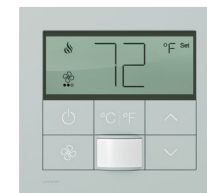

KEYPADS

THERMOSTAT (For myRoom guestroom and HomeWorks systems)

Gray
GR

ACCESSORIES