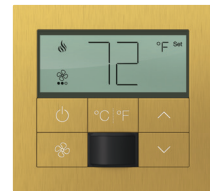

THERMOSTAT (For myRoom guestroom and HomeWorks systems)

Shown in Satin Nickel (**SN**)

Satin Brass
SB

Bright Brass
BB

Antique
Brass **QB***

Bright
Chrome **BC**

Bright Nickel
BN

Satin Chrome
SC