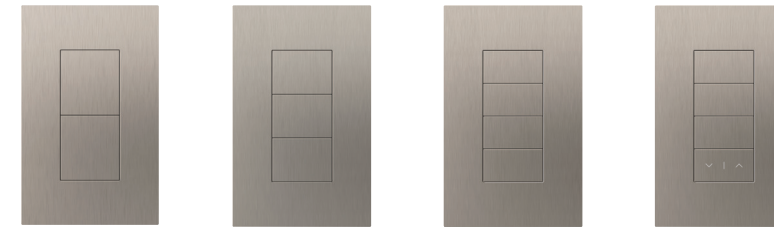

Keypad shown in Satin Nickel (SN)

Distinct character for
where you stay.

Keypad shown in Clear Black Glass (CBL)

SUBTLE ELEGANCE FOR ANY SPACE

Buttons and faceplates are flush to each other and feature consistent material to create a clean, minimalist look.

EASY-TO-USE

Large, tactile buttons with backlit, engraved text are simple to operate and easy to find in a darkened room.

DYNAMIC BACKLIGHTING

Brighter backlighting indicates active scene. Backlighting automatically adjusts to ambient light levels in the space.

TACTILE FEEDBACK

Subtle click confirms user touch

KEYPADS

2-Button 3-Button 4-Button 3-Button with Raise/Lower

1-Gang 2-Gang 3-Gang 4-Gang

THERMOSTAT (For myRoom guestroom and HomeWorks systems)

myRoom Thermostat HomeWorks QS Thermostat