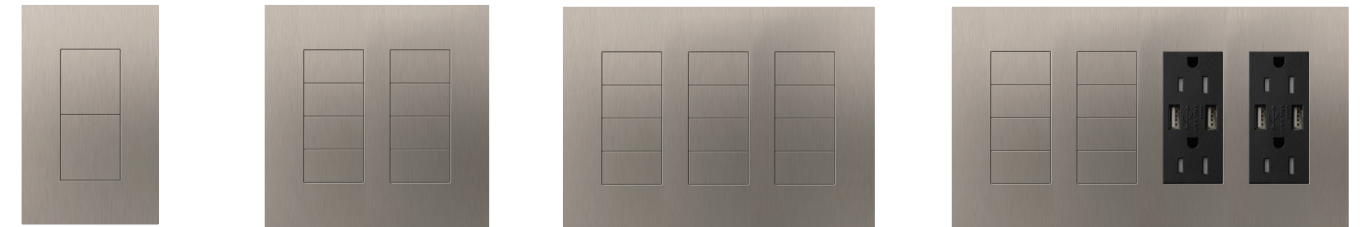

1-Gang   2-Gang   3-Gang   4-Gang

THERMOSTAT (For myRoom guestroom and HomeWorks systems)