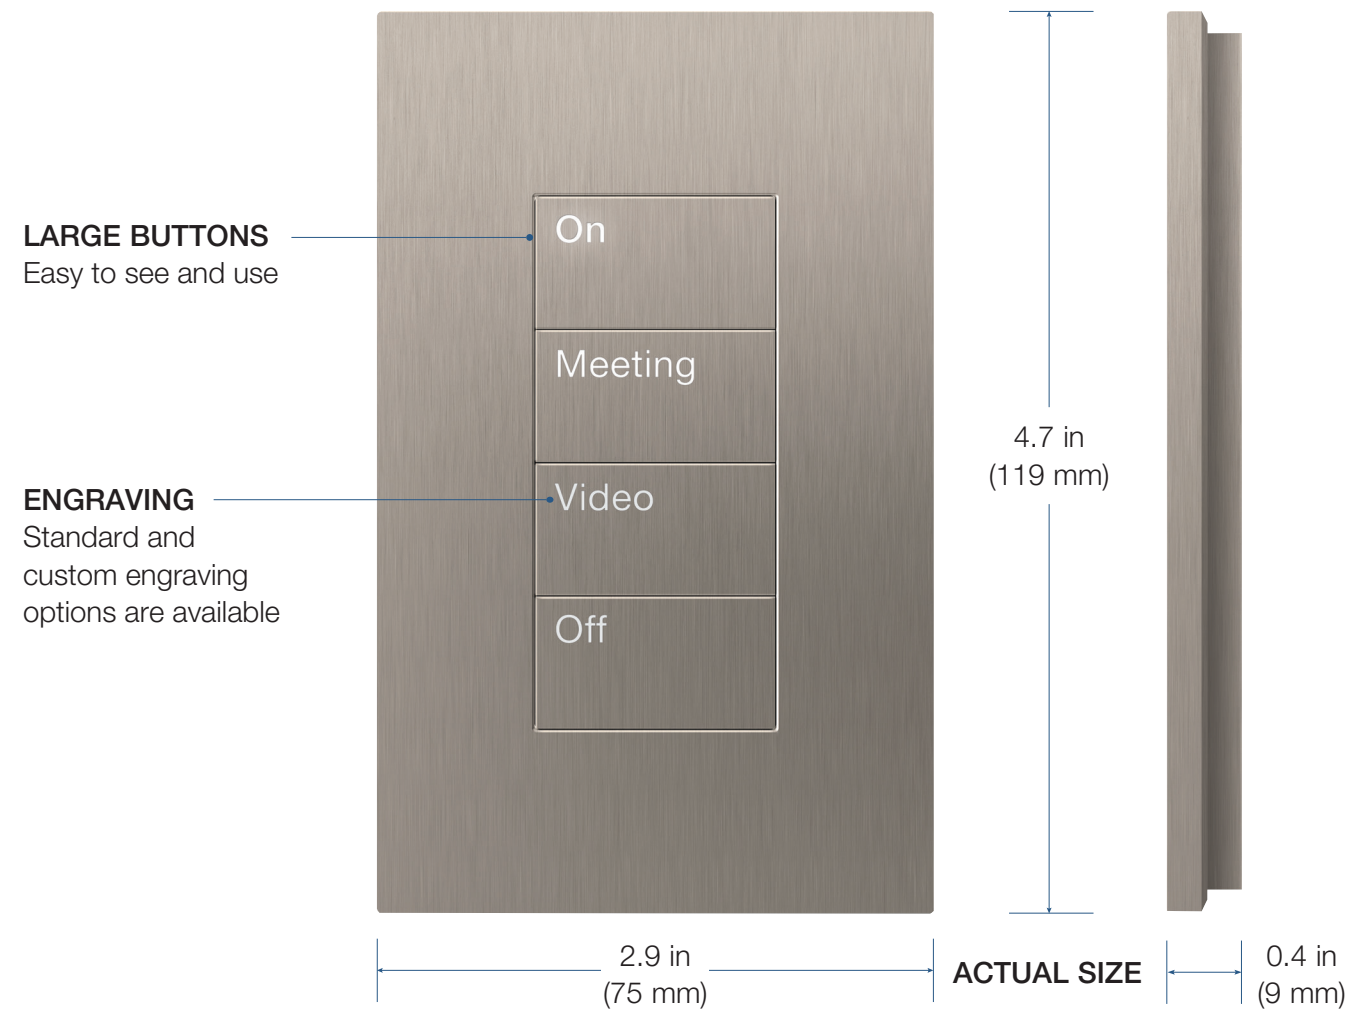

Keypad shown in Satin Nickel (SN)

Distinct character for
where you stay.

Keypad shown in Clear Black Glass (CBL)

SUBTLE ELEGANCE FOR ANY SPACE

Buttons and faceplates are flush to each other and feature consistent material to create a clean, minimalist look.

EASY-TO-USE

Large, tactile buttons with backlit, engraved text are simple to operate and easy to find in a darkened room.

DYNAMIC BACKLIGHTING

Brighter backlighting indicates active scene. Backlighting automatically adjusts to ambient light levels in the space.