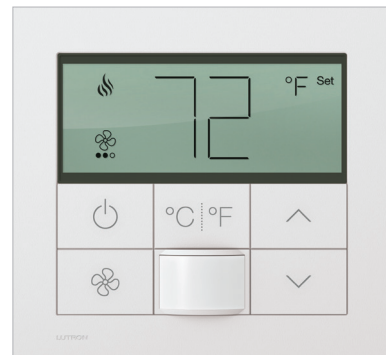

Keypad shown in Satin Nickel (SN)

Distinct character for
where you stay.

Keypad shown in Clear Black Glass (CBL)

SUBTLE ELEGANCE FOR ANY SPACE

Buttons and faceplates are flush to each other and feature consistent material to create a clean, minimalist look.

EASY-TO-USE

Large, tactile buttons with backlit, engraved text are simple to operate and easy to find in a darkened room.

DYNAMIC BACKLIGHTING

Brighter backlighting indicates active scene. Backlighting automatically adjusts to ambient light levels in the space.

TACTILE FEEDBACK

Subtle click confirms user touch

KEYPADS

2-Button 3-Button 4-Button 3-Button with Raise/Lower

1-Gang 2-Gang 3-Gang 4-Gang

THERMOSTAT (For myRoom guestroom and HomeWorks systems)

myRoom Thermostat HomeWorks QS Thermostat

Almond
AL

Gray
GR

Taupe
TP

Sienna
SI

Brown
BR

Black
BL

THERMOSTAT (For myRoom guestroom and HomeWorks systems)

Shown in White (**WH**)