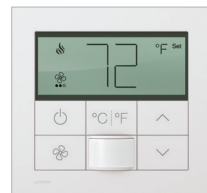

Almond
AL

Gray
GR

Taupe
TP

Sienna
SI

Brown
BR

Black
BL

THERMOSTAT (For myRoom guestroom and HomeWorks systems)

Shown in White (**WH**)