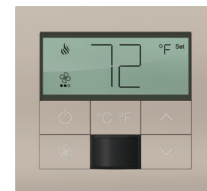

THERMOSTAT (For myRoom guestroom and HomeWorks systems)

Shown in Satin Nickel (**SN**)

Satin Brass
SB

Bright Brass
BB

Antique
Brass **QB***

Bright
Chrome **BC**

Bright Nickel
BN

Satin Chrome
SC