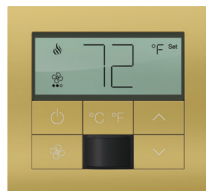

Satin Brass
SB

Bright Brass
BB

Antique
Brass **QB***

Bright
Chrome **BC**

Bright Nickel
BN

Satin Chrome
SC

Satin Nickel
SN

Polished
Graphite **PG**

THERMOSTAT (For myRoom guestroom and HomeWorks systems)

Shown in Satin Nickel (**SN**)

Satin Brass
SB

Bright Brass
BB

Antique
Brass **QB***

Bright
Chrome **BC**

Bright Nickel
BN

Satin Chrome
SC