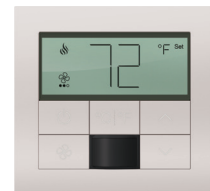

THERMOSTAT (For myRoom guestroom and HomeWorks systems)

Shown in Satin Nickel (**SN**)

Satin Brass
SB

Bright Brass
BB

Antique
Brass **QB***

Bright
Chrome **BC**

Bright Nickel
BN

Satin Chrome
SC