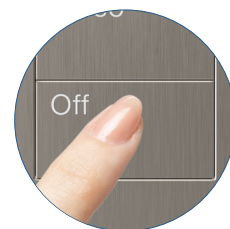

Keypad shown in Satin Nickel (SN)

Distinct character for
where you stay.

Keypad shown in Clear Black Glass (CBL)

SUBTLE ELEGANCE FOR ANY SPACE

Buttons and faceplates are flush to each other and feature consistent material to create a clean, minimalist look.

EASY-TO-USE

Large, tactile buttons with backlit, engraved text are simple to operate and easy to find in a darkened room.

DYNAMIC BACKLIGHTING

Brighter backlighting indicates active scene. Backlighting automatically adjusts to ambient light levels in the space.